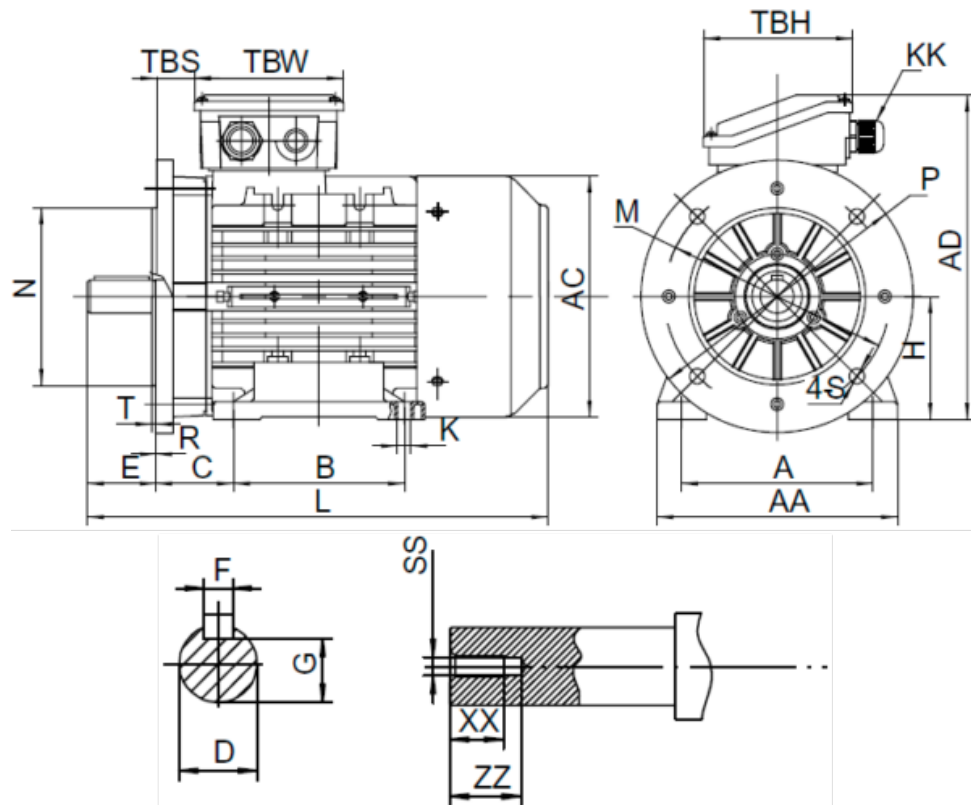

Data Sheet

Article number: 25180022061740

Description: Kleedrive T3A 112M-6 2.2kw 900 rpm UL/CSA
3x230/400V 50 HZ IP55 B35 Eff=84,3%

Measures

A = 190	F = 8	TBW = 118
AA = 224	G = 24	XX = 22
AC = Ø220	H = 112	ZZ = 30
AD = 283	HD = 171	
B = 140	L = 397	
C = 70	SS = M10	
D = Ø28	TBH = 118	
E = 60	TBS = 33	